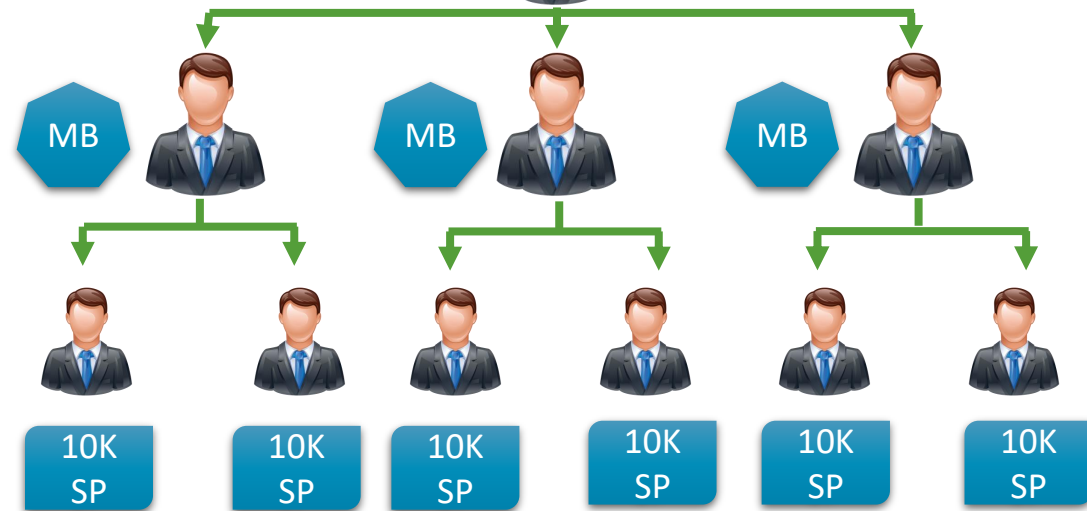

MILESTONE BONUS – 20%

DO 10K SHOPPING POINT BUSINESS IN A MONTH
FROM LEFT TO RIGHT TO GET THIS BONUS

TRAVEL FUND BONUS

10%

IF ONE OF YOUR DIRECT TREE
QUALIFY FOR
MILESTONE BONUS.
YOU WILL GET THIS BONUS

YOU

RUBY AMBASSADOR

10K SP

10K SP

CAR FUND BONUS

10%

YOU

DIAMOND AMBASSADOR

IF THREE OF YOUR DIRECT TREE DOWNLINE QUALIFY FOR MILESTONE BONUS. YOU WILL GET THIS BONUS

NOTE: QUALIFY FOR 3 MONTH IN A ROW TO QUALIFY FOR LIFETIME

HOUSE FUND BONUS

10%

CROWN AMBASSADOR

YOU

IF SIX OF YOUR
DIRECT TREE
DOWNLINE QUALIFY FOR
MILESTONE BONUS.
YOU WILL GET THIS BONUS

NOTE: QUALIFY FOR 3 MONTH TO QUALIFY FOR LIFETIME